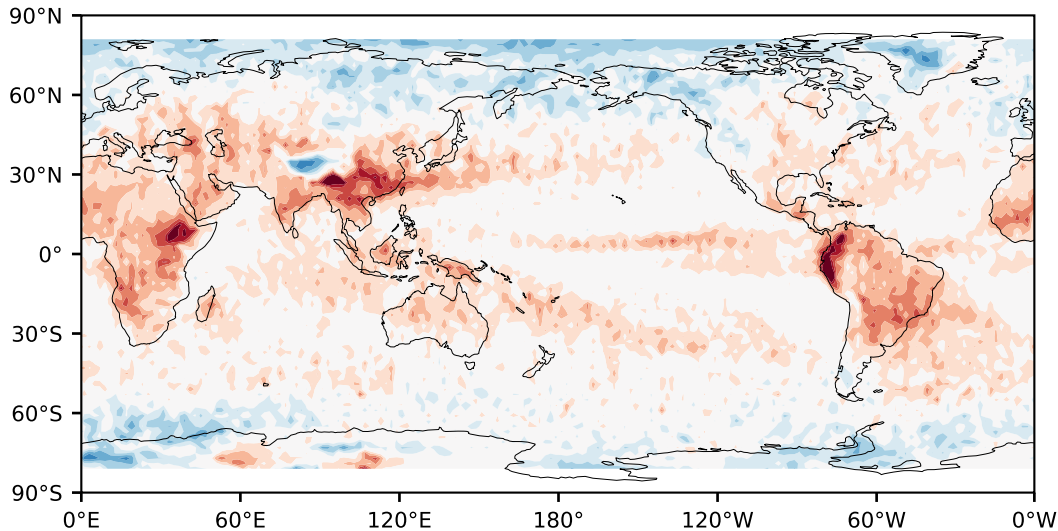

# Model - Observations

Max 24.63  
Mean -3.82  
Min -52.83

RMSE 7.76  
CORR 0.84