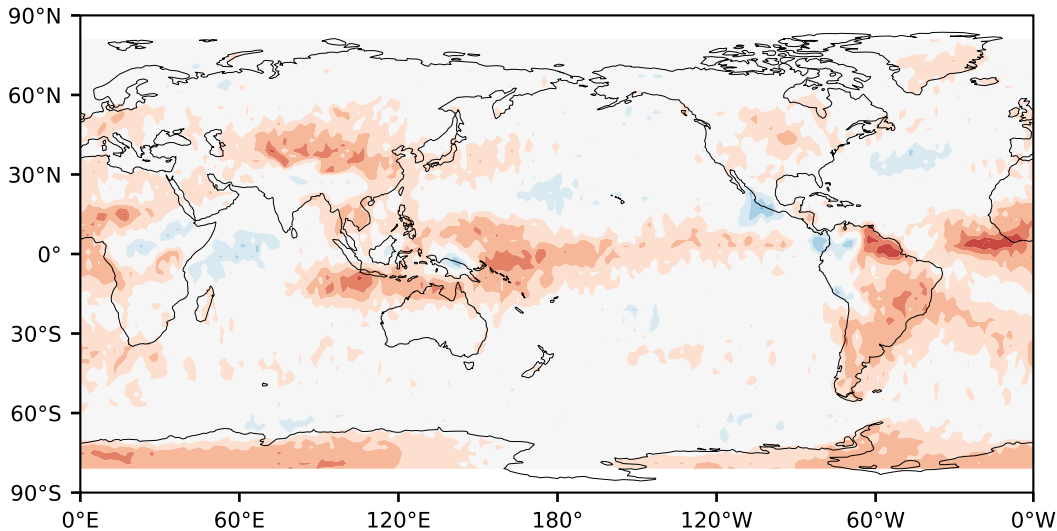

Model - Observations

Max 15.82
Mean -3.49
Min -26.30

RMSE 6.29
CORR 0.92