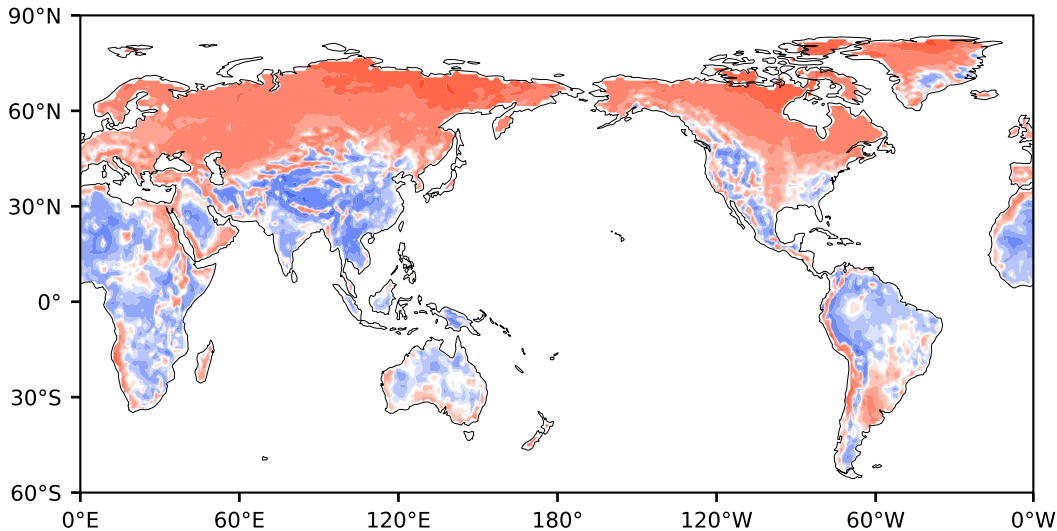

Model - Observations

Max 12.97
Mean 0.69
Min -9.66

RMSE 2.39
CORR 0.99