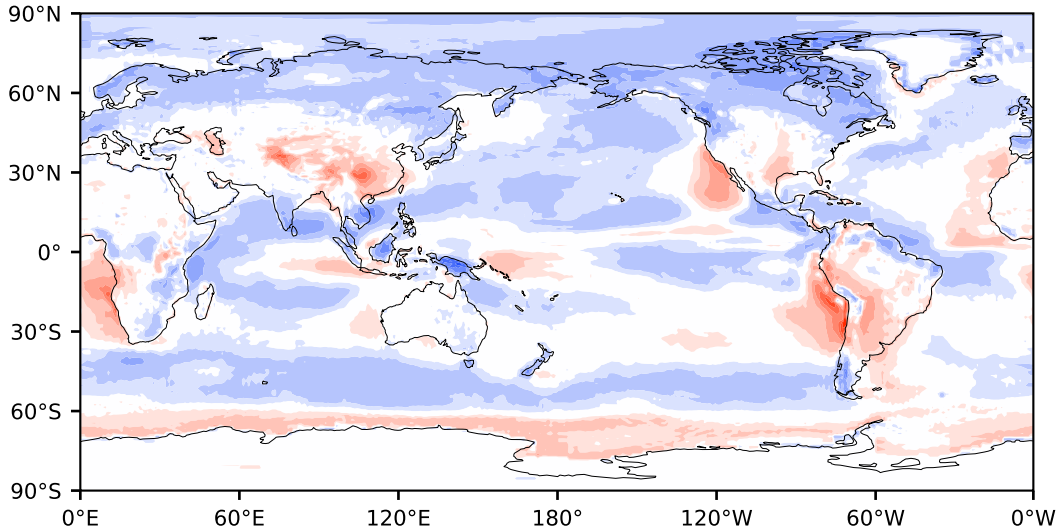

Model - Observations

Max 84.94
Mean -3.41
Min -62.07

RMSE 10.12
CORR 0.90