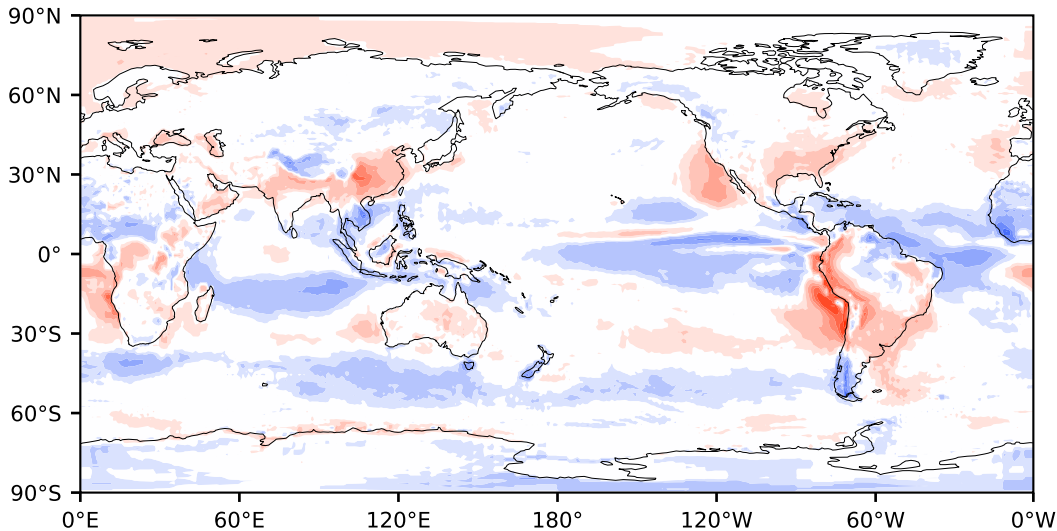

Model - Observations

Max 92.38
Mean -0.77
Min -54.44

RMSE 8.89
CORR 0.99