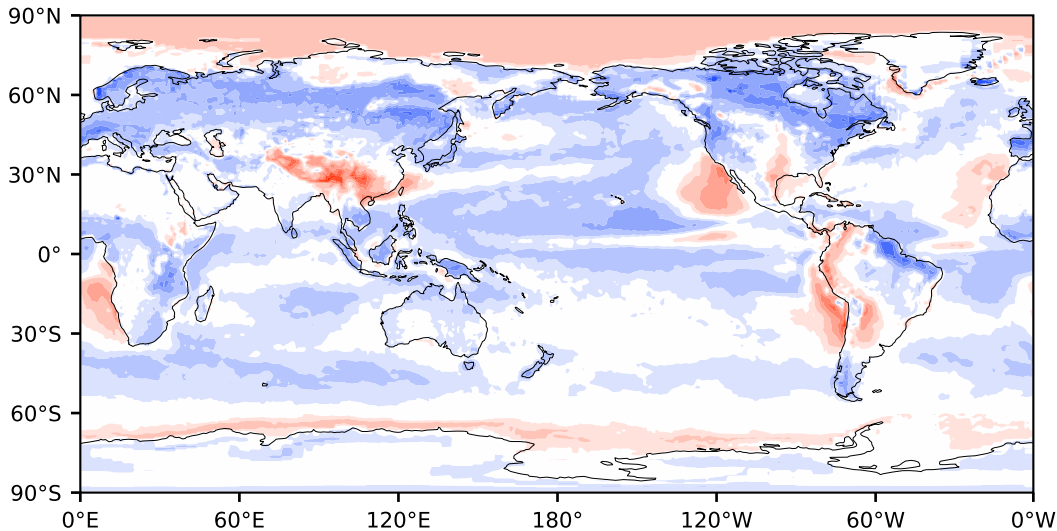

Model - Observations

Max 85.98
Mean -4.97
Min -78.46

RMSE 11.07
CORR 0.84