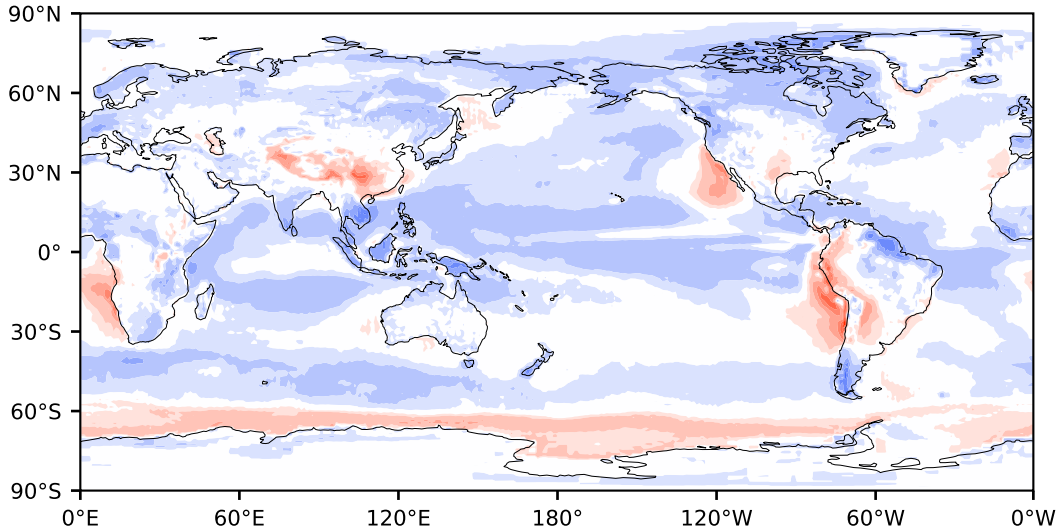

Model - Observations

Max 74.48
Mean -4.80
Min -64.04

RMSE 9.47
CORR 0.85