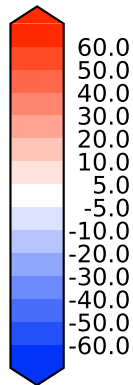

Model - Observations

Max 74.48
Mean -4.80
Min -64.04

RMSE 9.47
CORR 0.85