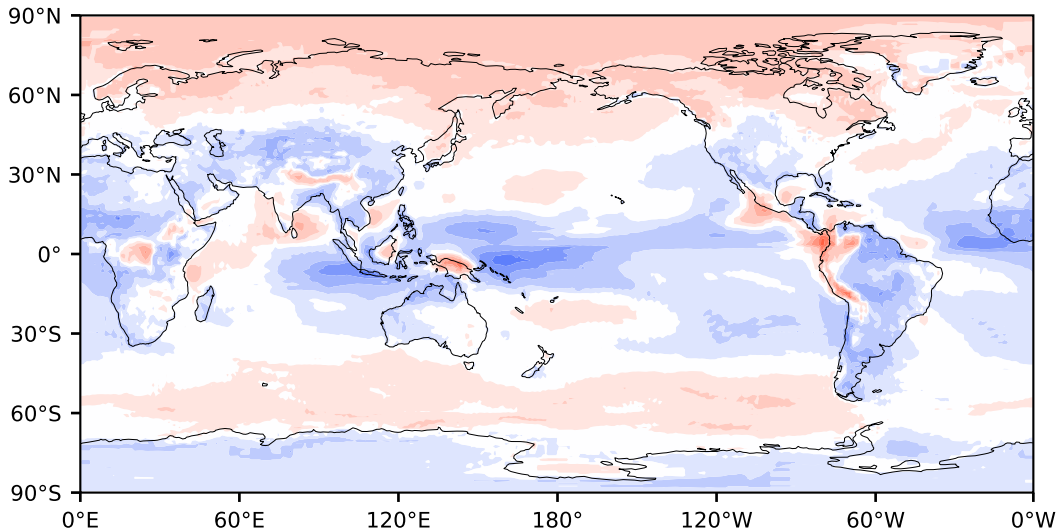

Model - Observations

Max 28.06
Mean -1.39
Min -45.64

RMSE 5.10
CORR 0.90