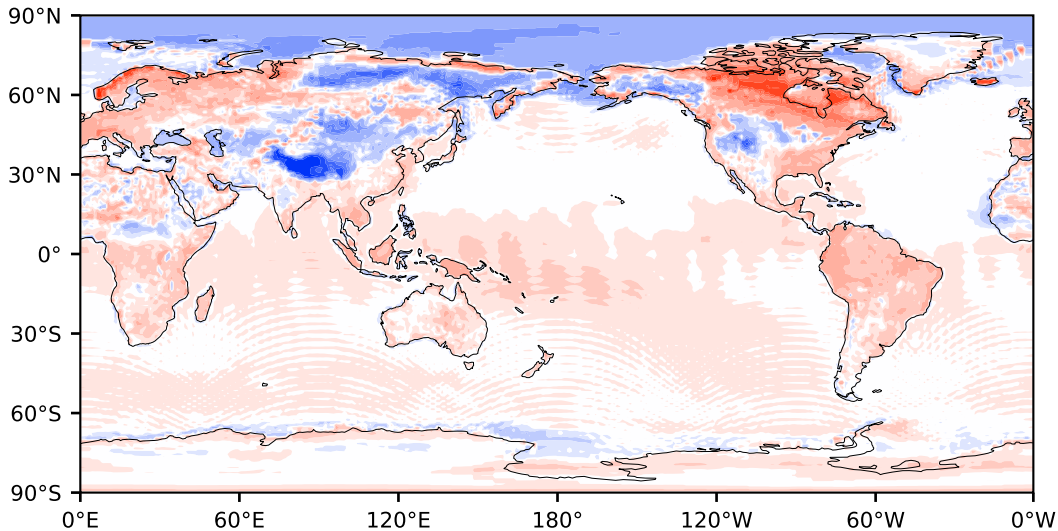

# Model - Observations

Max 100.45  
Mean 1.79  
Min -143.25

RMSE 9.33  
CORR 1.00