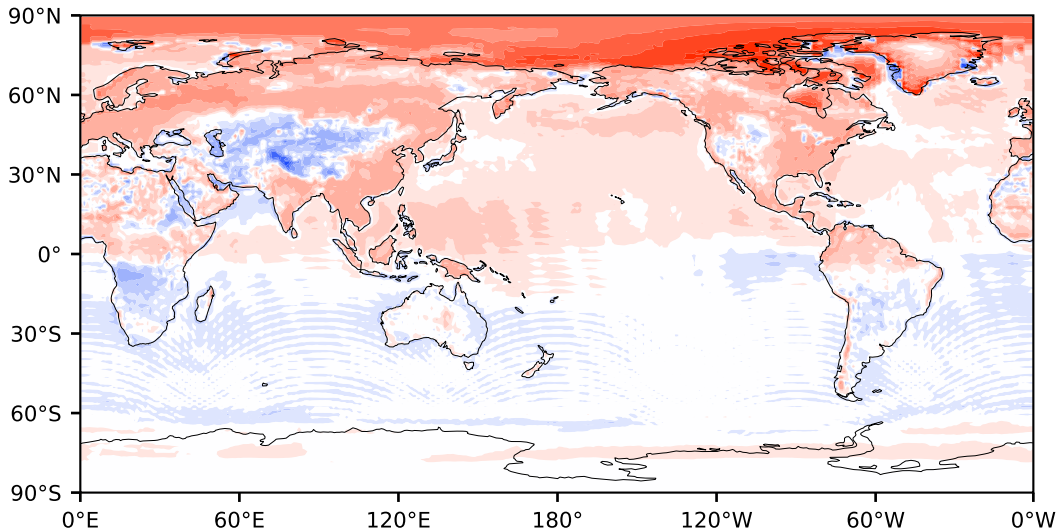

Model - Observations

Max 151.58
Mean 2.43
Min -101.20

RMSE 9.27
CORR 1.00