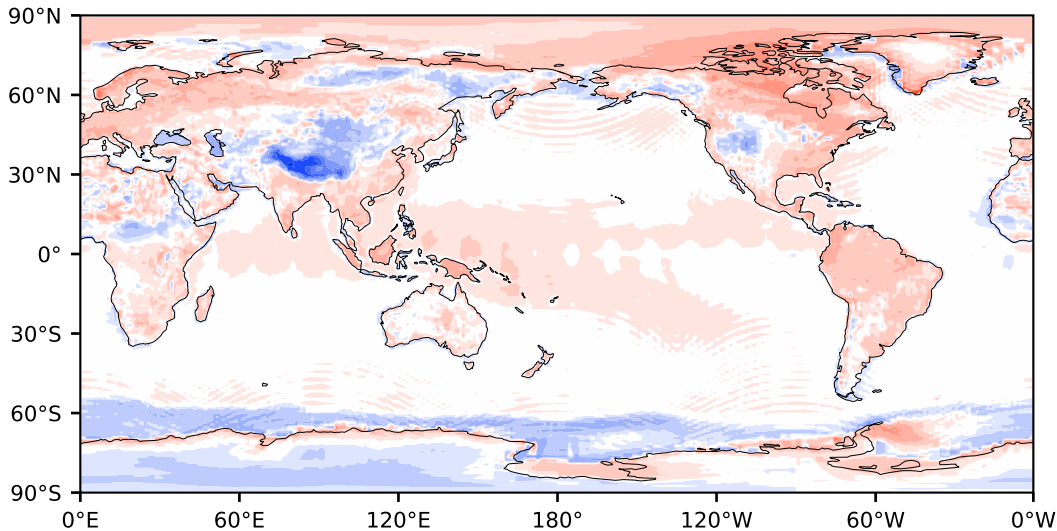

# Model - Observations

Max 68.75  
Mean 1.44  
Min -82.03

RMSE 6.04  
CORR 1.00