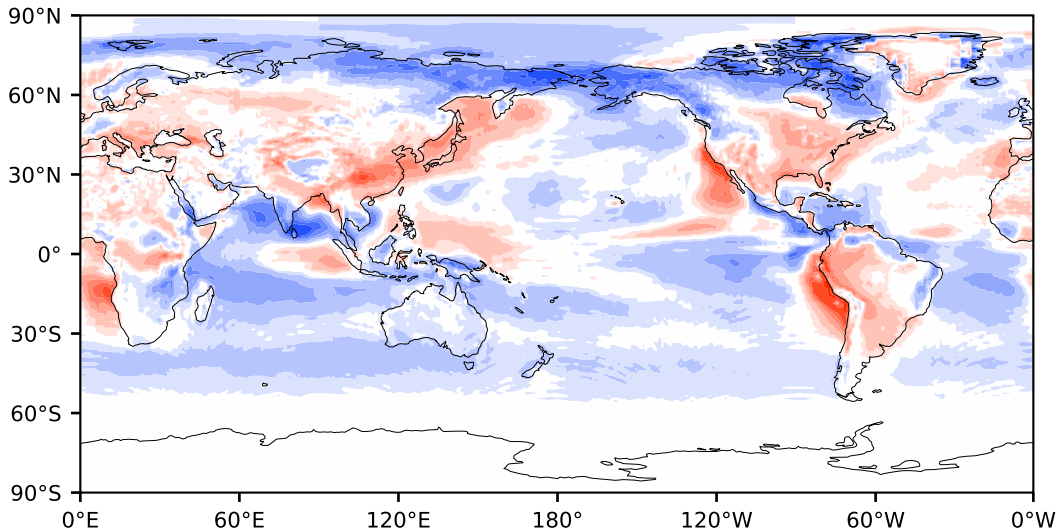

Model - Observations

Max 104.52
Mean -3.18
Min -93.78

RMSE 14.00
CORR 0.99