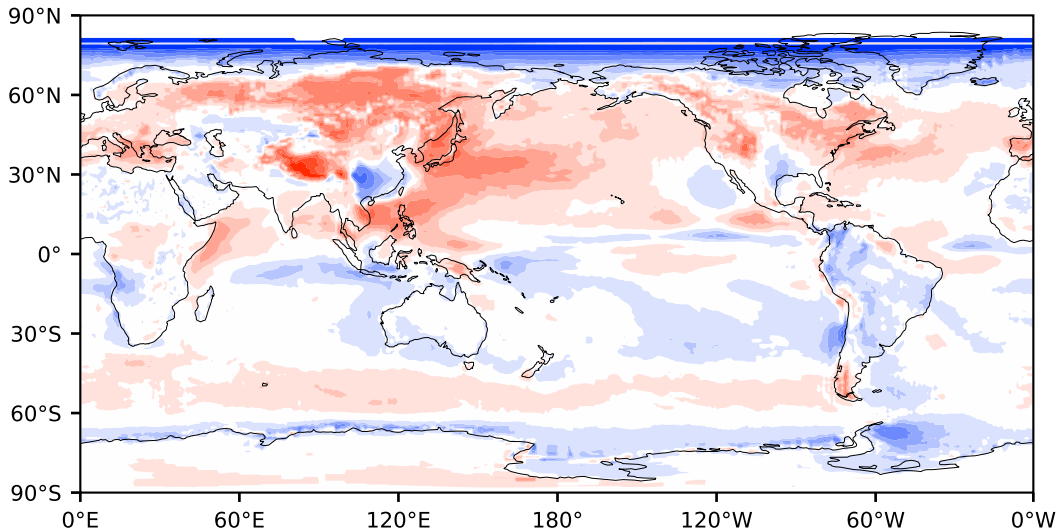

Model - Observations

Max 0.33
Mean -0.01
Min -18.13

RMSE 0.37
CORR 0.39