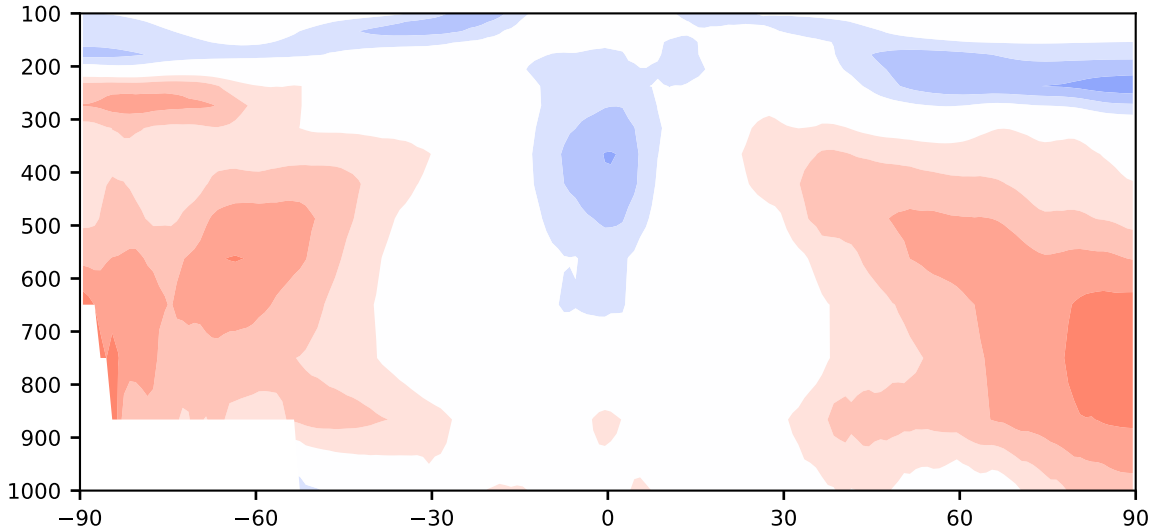

# Model - Observations

Max 29.26  
Mean 4.49  
Min -18.61

RMSE 7.10  
CORR 0.96