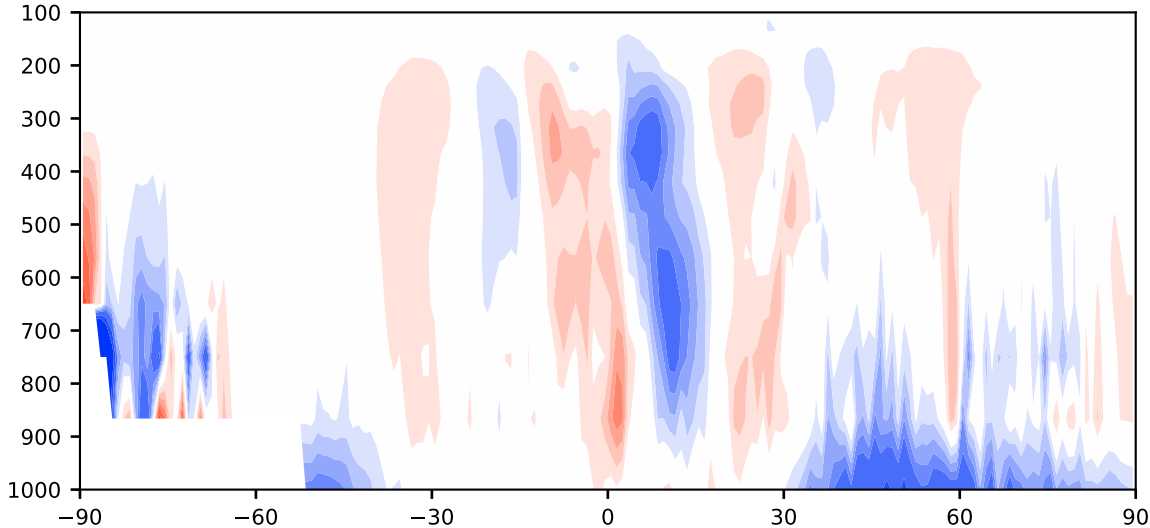

Model - Observations

Max 18.43
Mean -0.60
Min -79.44

RMSE 3.09
CORR 0.95