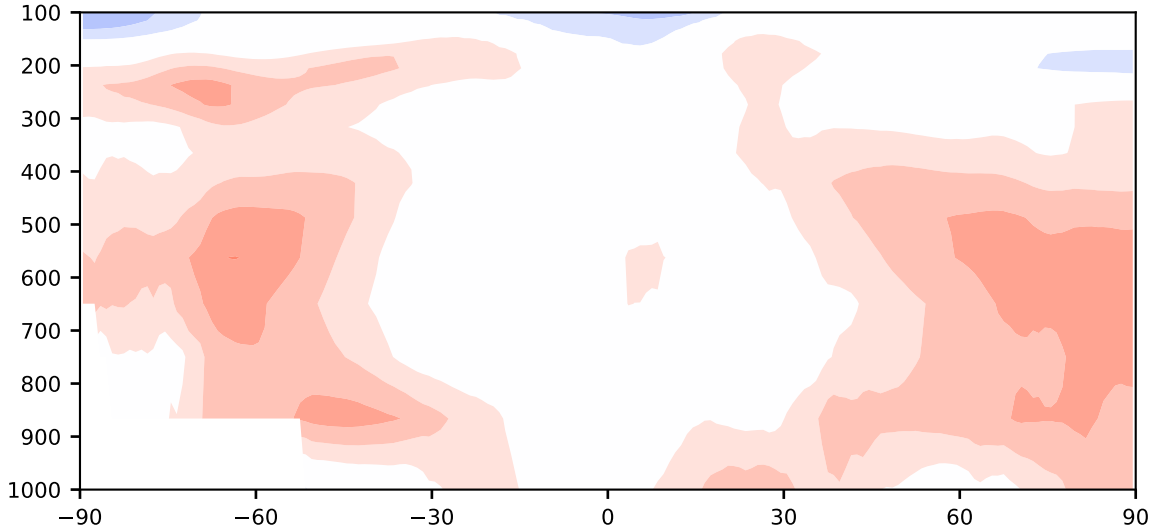

Model - Observations

Max 20.11
Mean 5.99
Min -14.10

RMSE 6.48
CORR 0.97