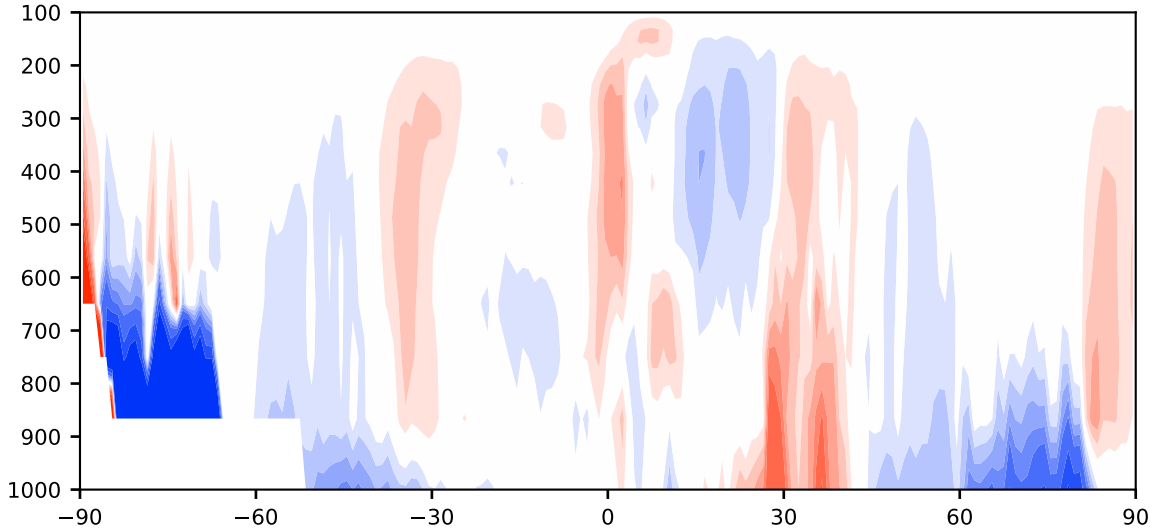

Model - Observations

Max 64.20
Mean -1.03
Min -108.28

RMSE 4.61
CORR 0.92