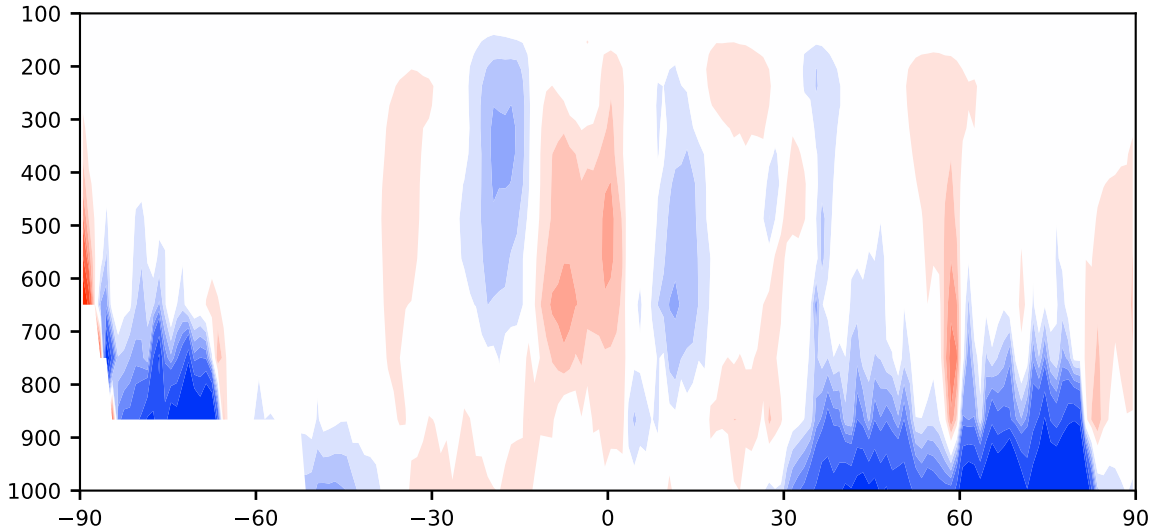

# Model - Observations

Max 26.75  
Mean -1.40  
Min -51.11

RMSE 3.82  
CORR 0.93