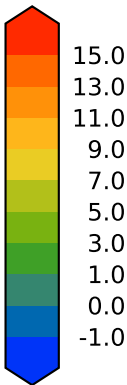

alpha3.0 (2-6)
degC

| | |
|------|-------|
| Max | 7.89 |
| Mean | 2.69 |
| Min | -0.56 |

HadISST/OI.v2 (Present Day) (1999-2016)
C Model - Observations