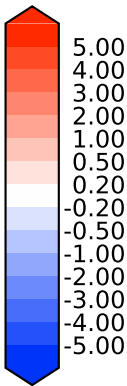

Model - Observations

Max 1.18
Mean 0.01
Min -1.47

RMSE 0.33
CORR 0.99