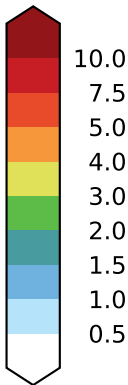

alpha3.0 (2-6)
mm/day

| | |
|------|------|
| Max | 6.10 |
| Mean | 2.17 |
| Min | 0.56 |

GPCP v2.3 (1979-2017)
mm/d