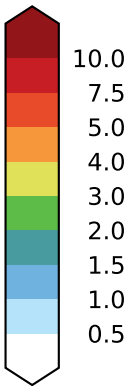

alpha3.0 (2-6)
mm/day

Max	7.39
Mean	2.00
Min	0.47

Model - Observations