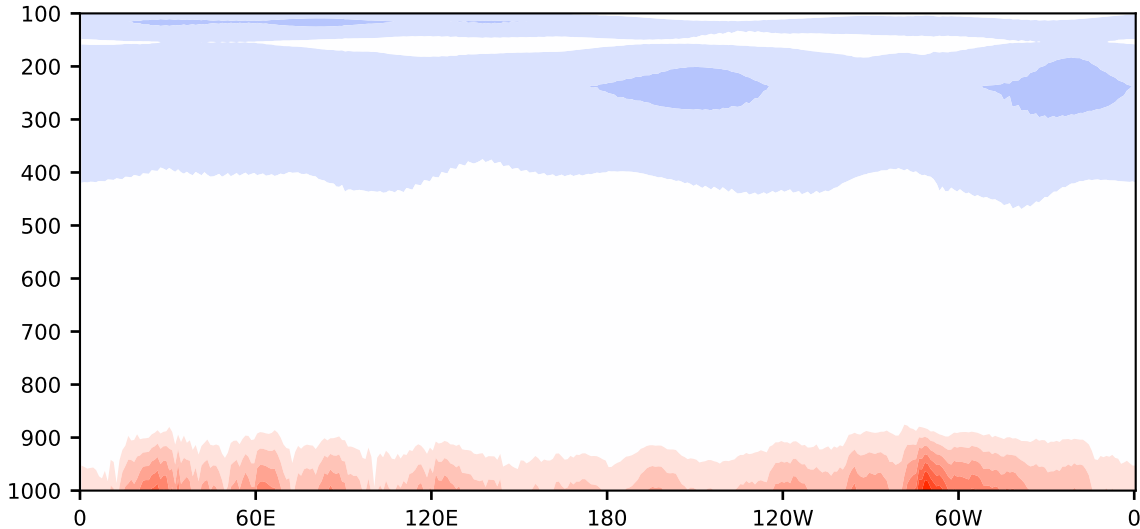

Model - Observations

Max 8.23
Mean -0.23
Min -2.35

RMSE 1.44
CORR 1.00