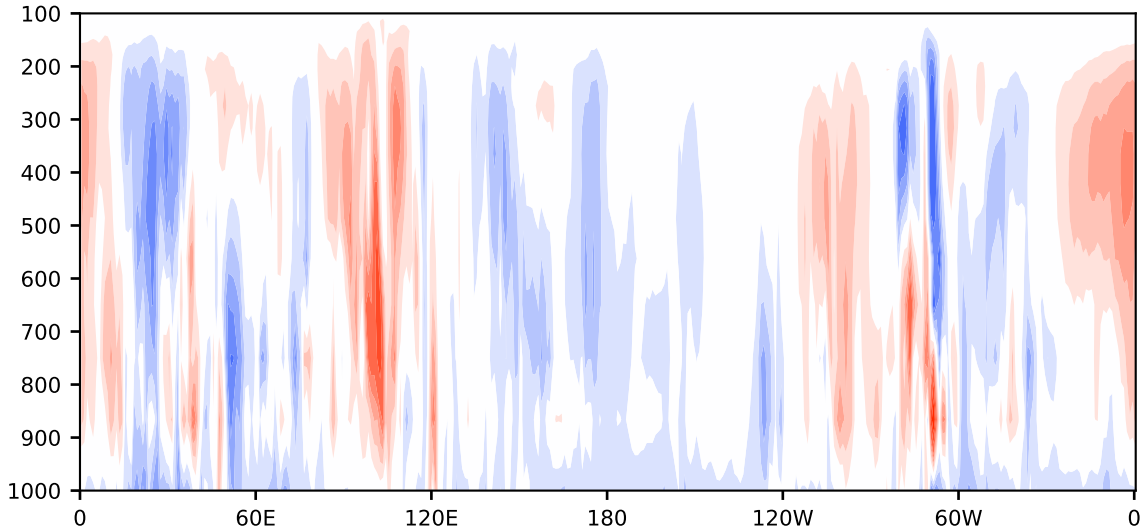

Model - Observations

Max 26.09
Mean -0.32
Min -13.46

RMSE 3.08
CORR 0.77