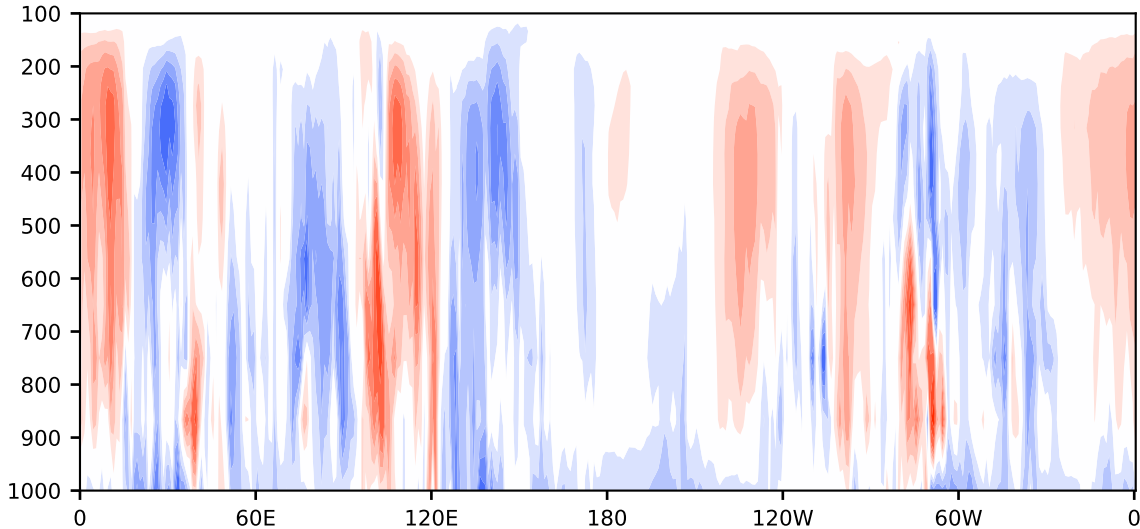

Model - Observations

Max 23.64
Mean -0.39
Min -14.34

RMSE 3.65
CORR 0.86