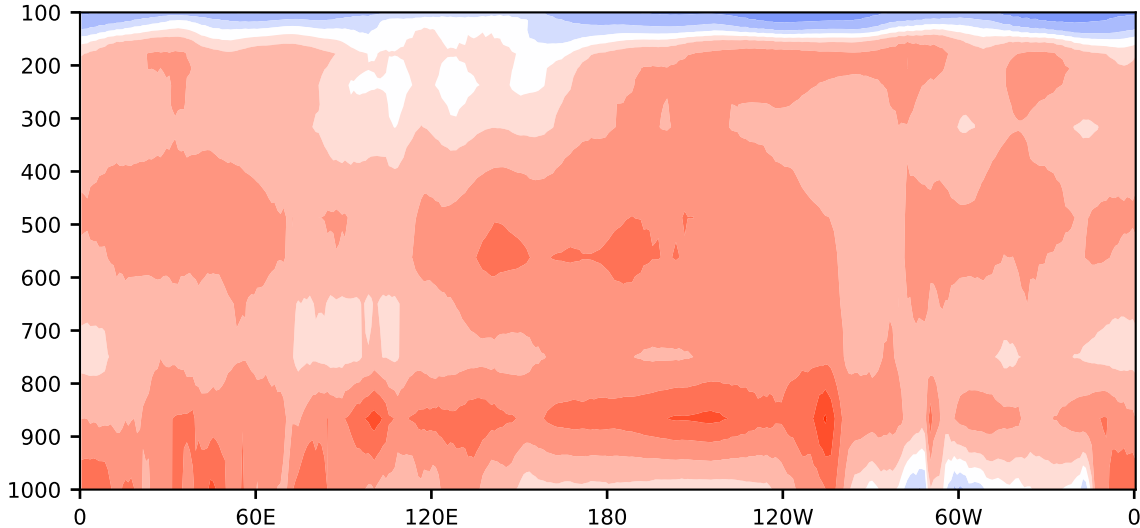

Model - Observations

Max 15.51
Mean 5.22
Min -8.89

RMSE 5.55
CORR 0.97