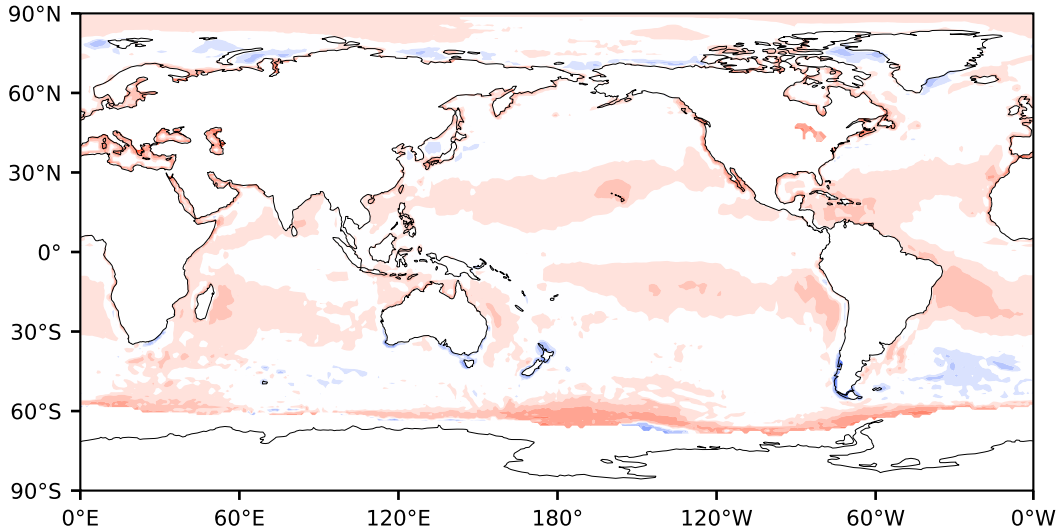

Model - Observations

Max 115.04
Mean 5.13
Min -101.13

RMSE 9.80
CORR 0.67