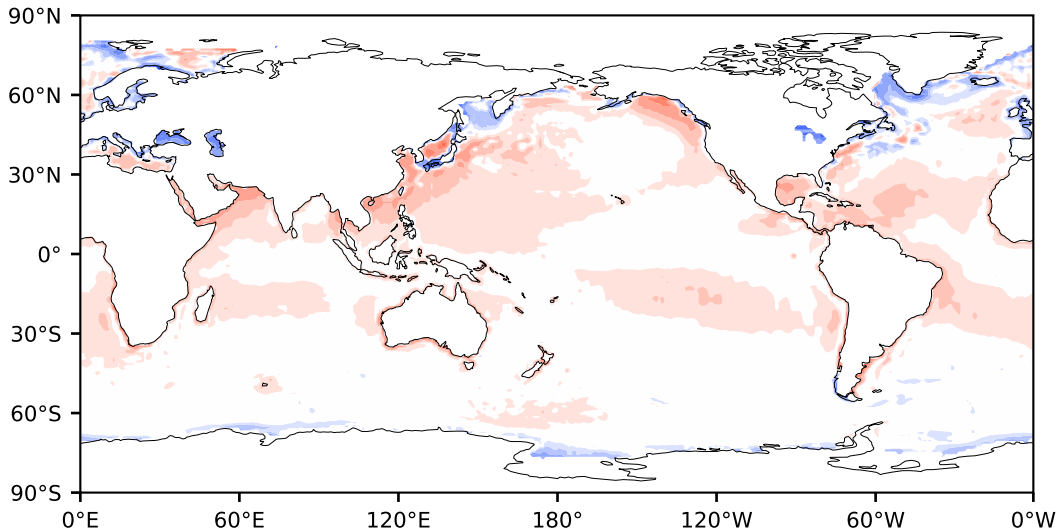

# Model - Observations

Max 151.63  
Mean 3.58  
Min -108.42

RMSE 10.32  
CORR 0.87