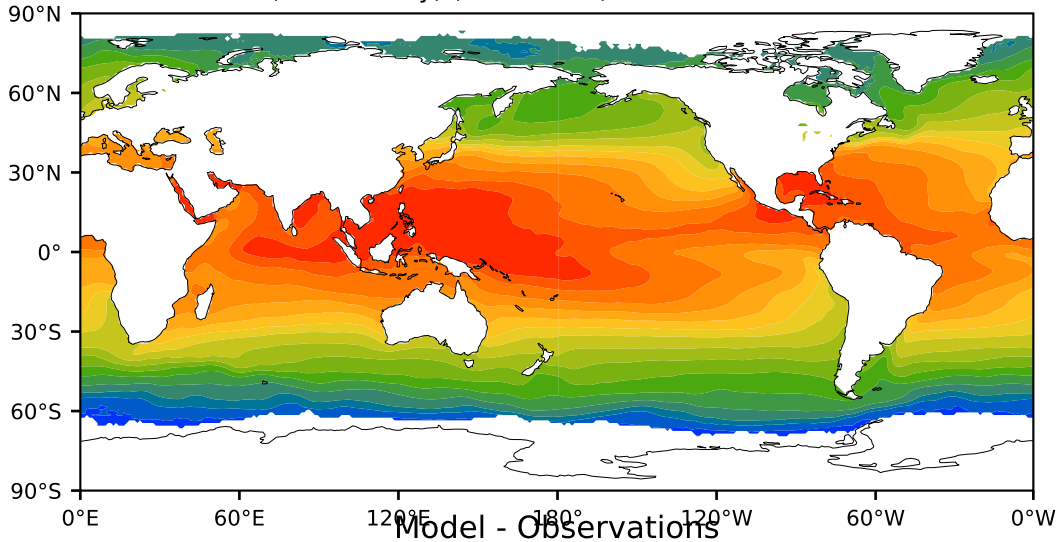

HadISST/OI.v2 (Present Day) (1999-2016)

C

Max 32.36  
Mean 19.44  
Min -1.73