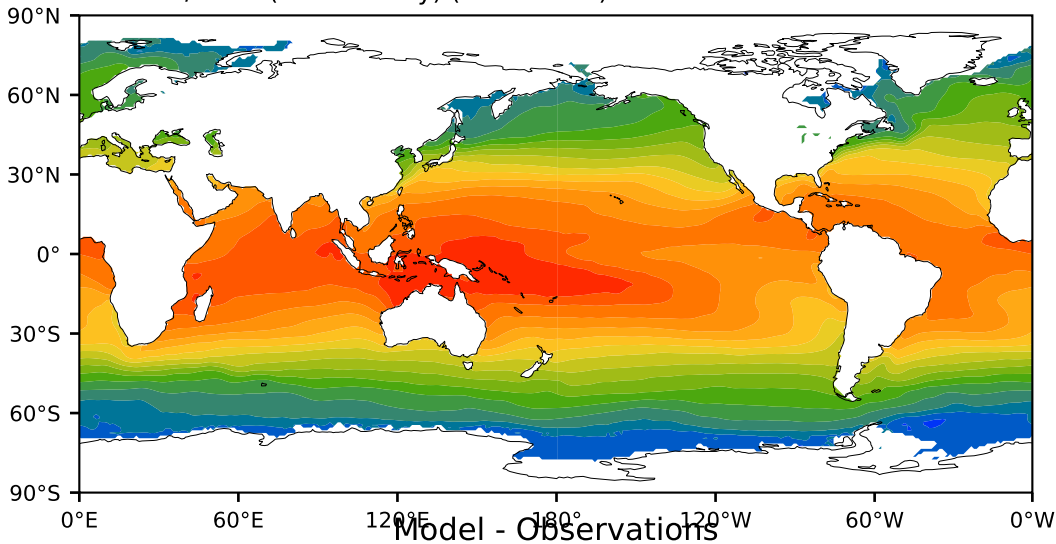

HadISST/OI.v2 (Present Day) (1999-2016)

C

Max 30.52
Mean 19.07
Min -1.79

Model - Observations