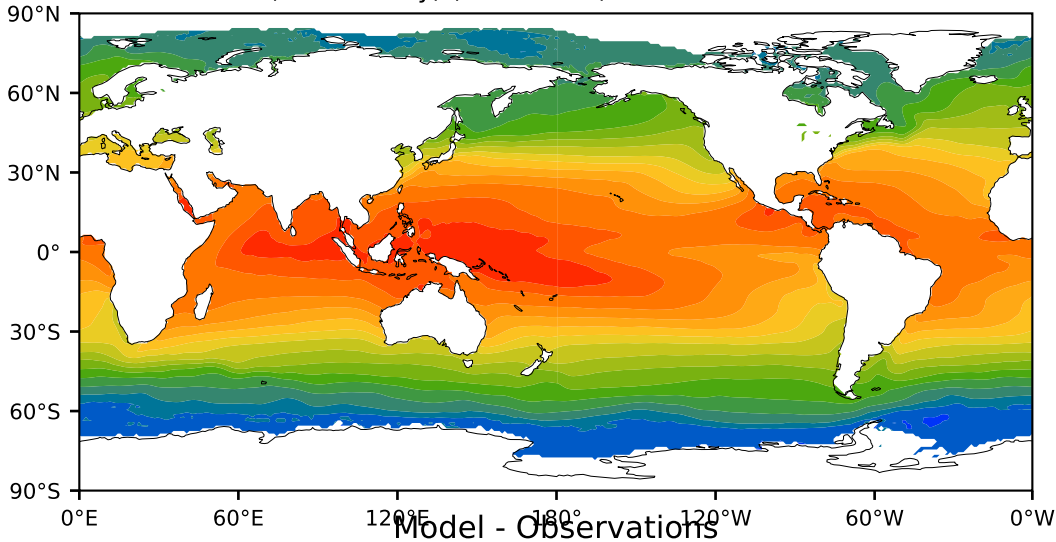

HadISST/OI.v2 (Present Day) (1999-2016)

C

Max 29.79
Mean 18.76
Min -1.68