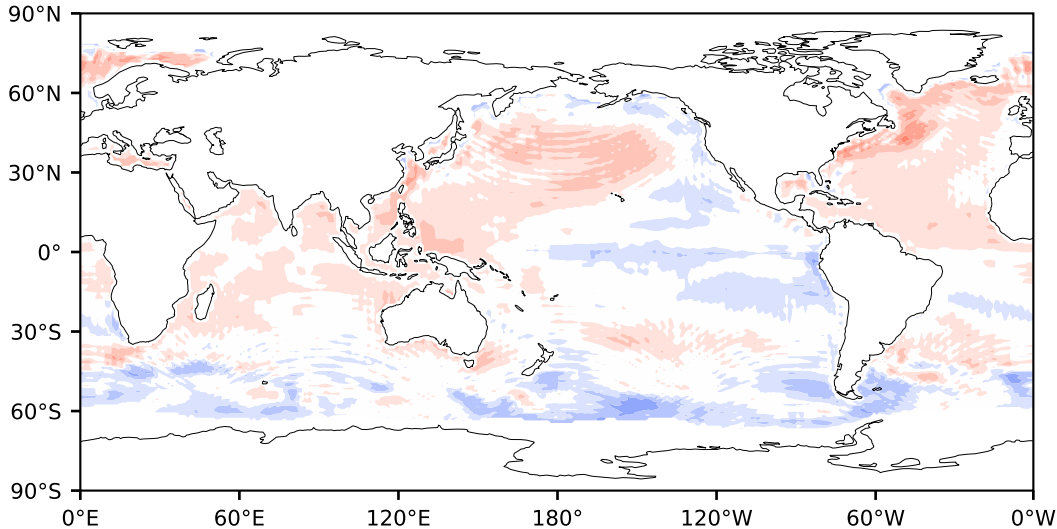

Model - Observations

Max 3.04
Mean 0.07
Min -1.88

RMSE 0.33
CORR 1.00