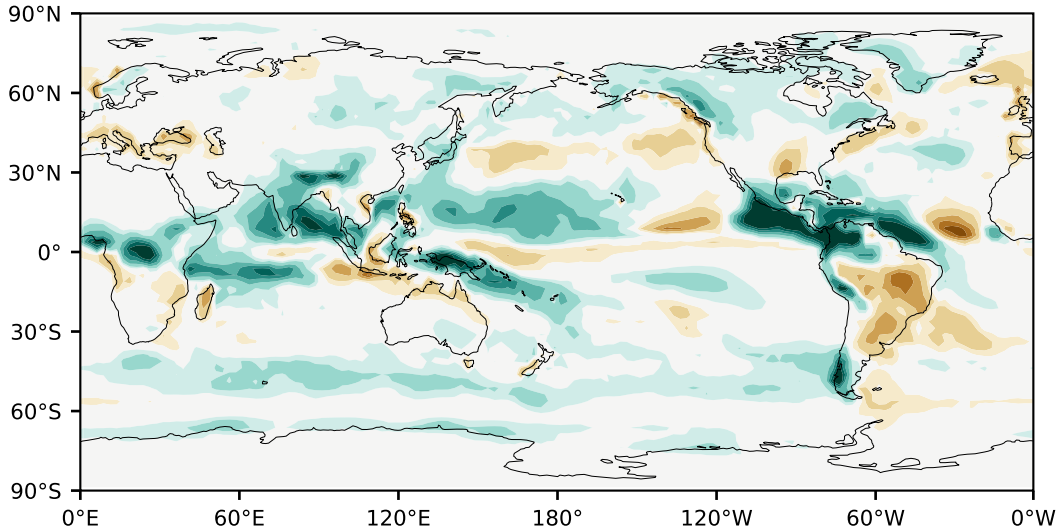

Model - Observations

Max 13.01
Mean 0.39
Min -5.71

RMSE 1.37
CORR 0.87