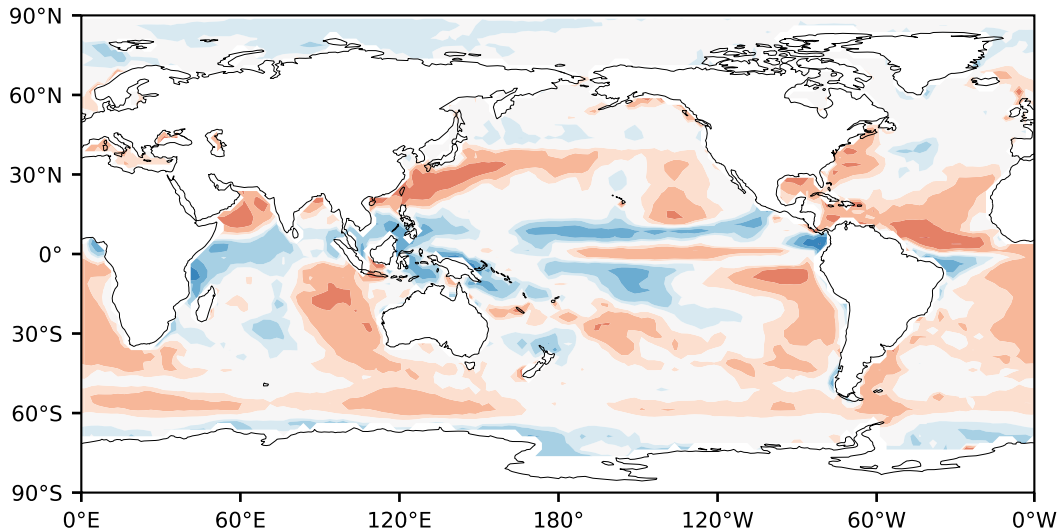

Model - Observations

Max 7.46
Mean -0.25
Min -4.42

RMSE 1.13
CORR 0.91