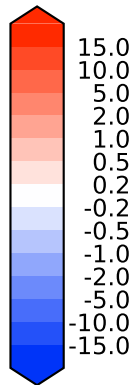

Model - Observations

Max 24.39
Mean 0.64
Min -15.22

RMSE 2.98
CORR 0.99