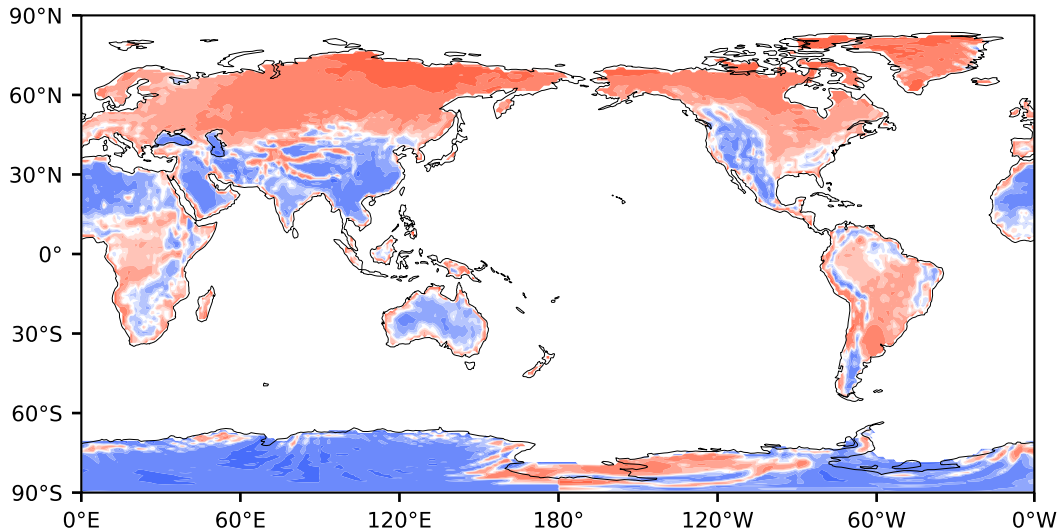

Model - Observations

Max 24.39
Mean 0.64
Min -15.22

RMSE 2.98
CORR 0.99