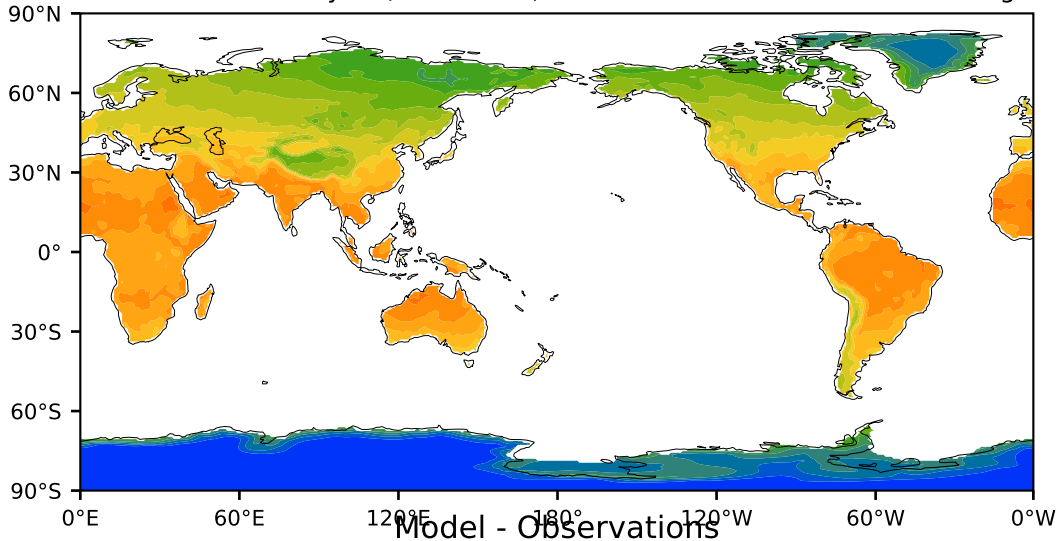

ERA-Interim Reanalysis (1979-2016)

DegC

Max 31.95
Mean 9.39
Min -52.39

40.0
35.0
30.0
25.0
20.0
15.0
10.0
5.0
0.0
-5.0
-10.0
-15.0
-20.0
-25.0
-30.0
-35.0