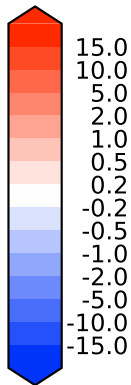

Model - Observations

Max 13.83
Mean -0.00
Min -10.10

RMSE 1.46
CORR 1.00