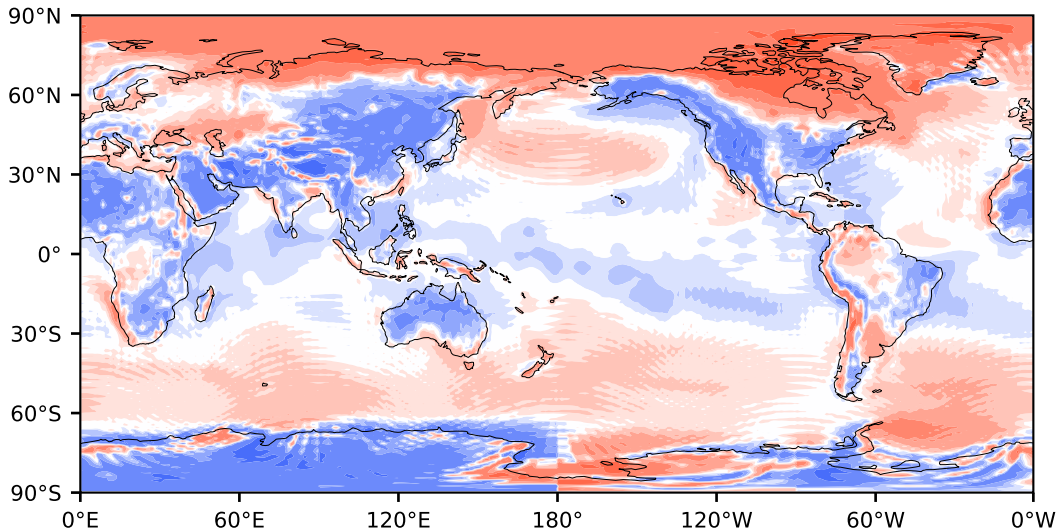

Model - Observations

Max 13.83
Mean -0.00
Min -10.10

RMSE 1.46
CORR 1.00