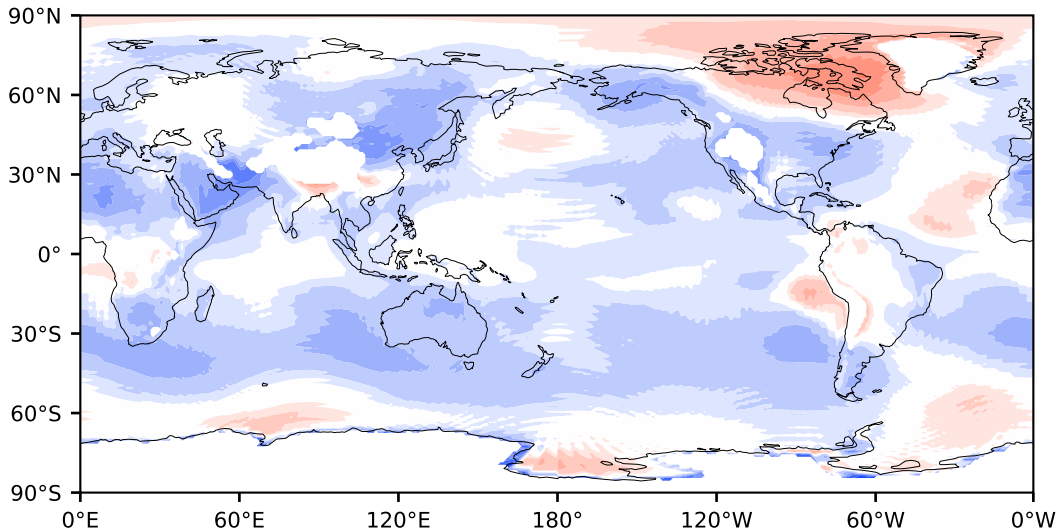

Model - Observations

Max 4.39
Mean -0.79
Min -10.38

RMSE 1.24
CORR 1.00