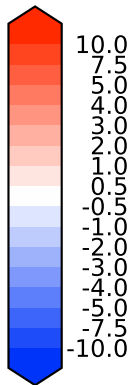

Model - Observations

Max 4.39
Mean -0.79
Min -10.38

RMSE 1.24
CORR 1.00