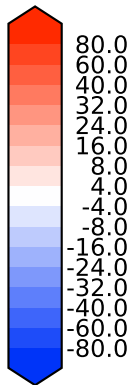

Model - Observations

Max 426.26
Mean -0.12
Min -472.74

RMSE 23.36
CORR 0.74