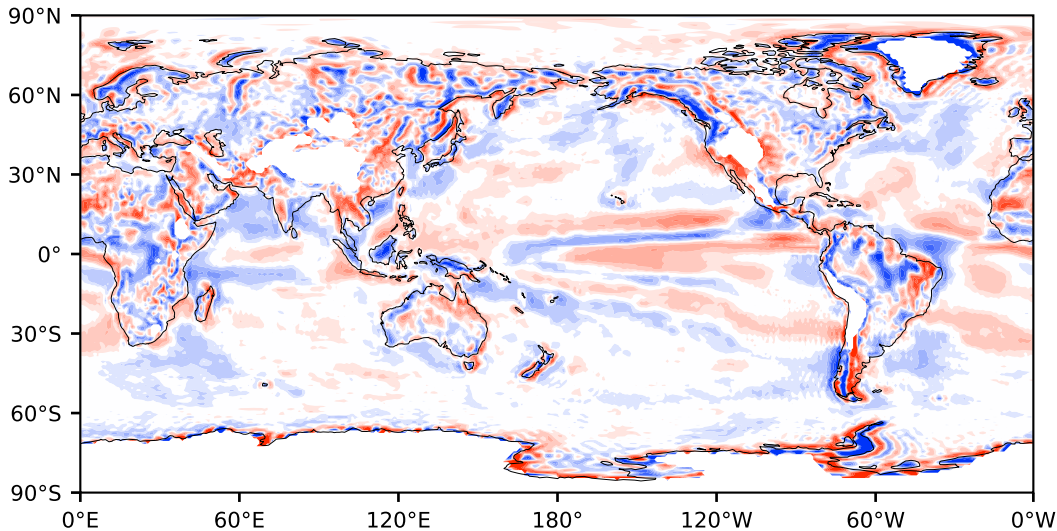

Model - Observations

Max 426.26
Mean -0.12
Min -472.74

RMSE 23.36
CORR 0.74