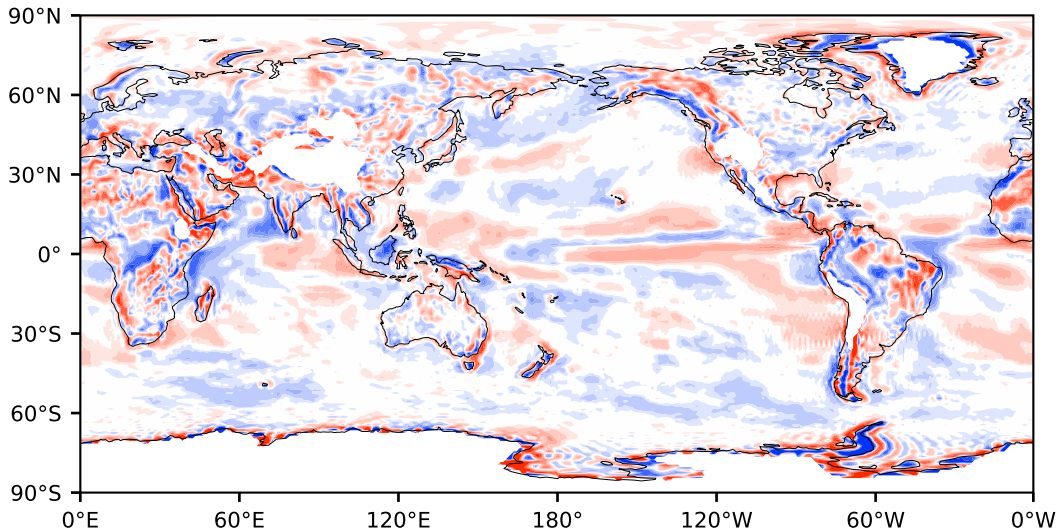

Model - Observations

Max 714.37
Mean -0.10
Min -533.62

RMSE 24.71
CORR 0.75