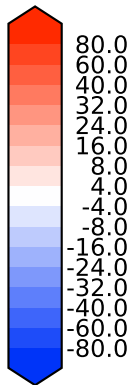

Model - Observations

Max 714.37
Mean -0.10
Min -533.62

RMSE 24.71
CORR 0.75