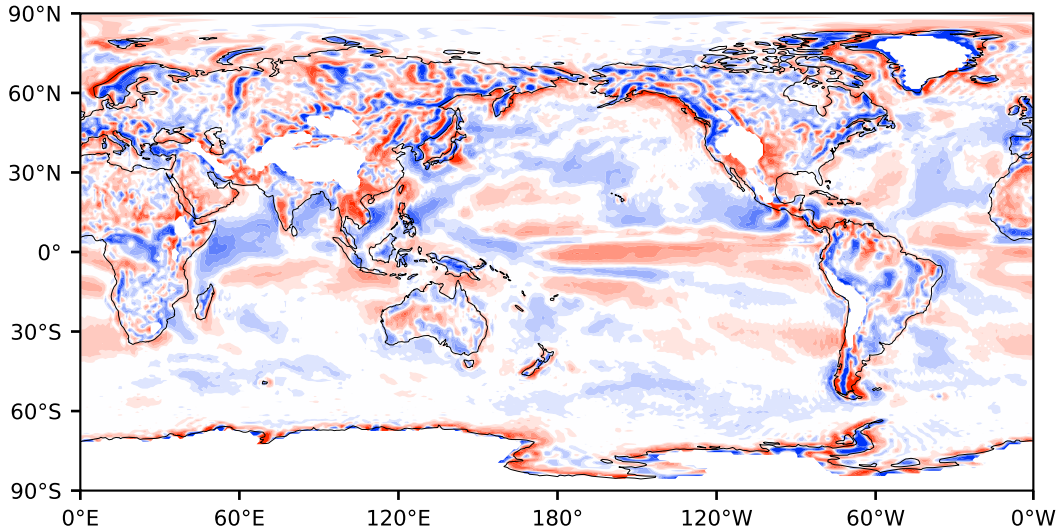

Model - Observations

Max 381.98
Mean -0.18
Min -551.75

RMSE 25.27
CORR 0.72