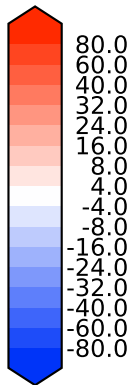

Model - Observations

Max 381.98
Mean -0.18
Min -551.75

RMSE 25.27
CORR 0.72