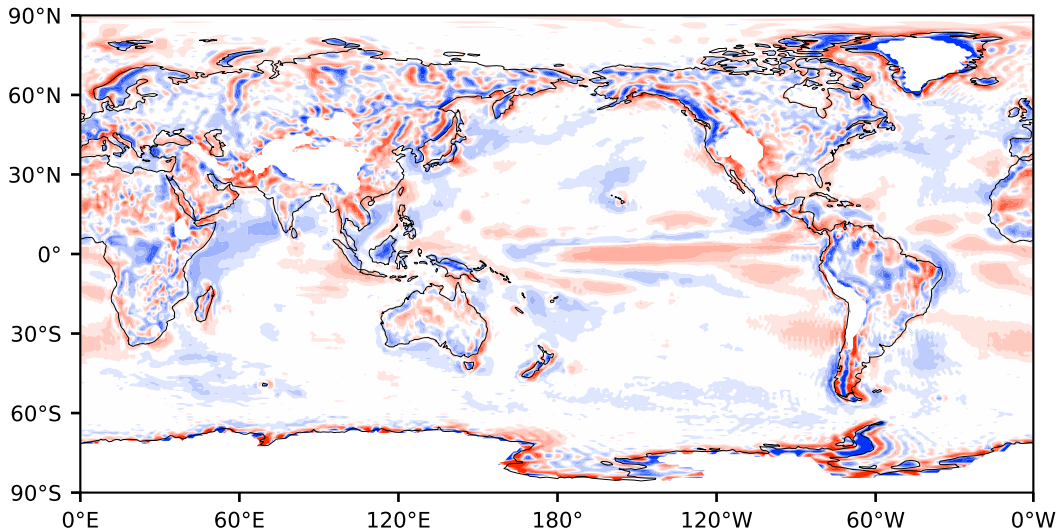

Model - Observations

Max 451.44
Mean -0.16
Min -424.98

RMSE 20.69
CORR 0.73