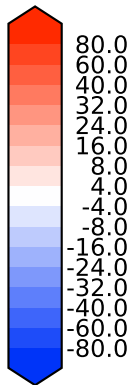

Model - Observations

Max 451.44
Mean -0.16
Min -424.98

RMSE 20.69
CORR 0.73