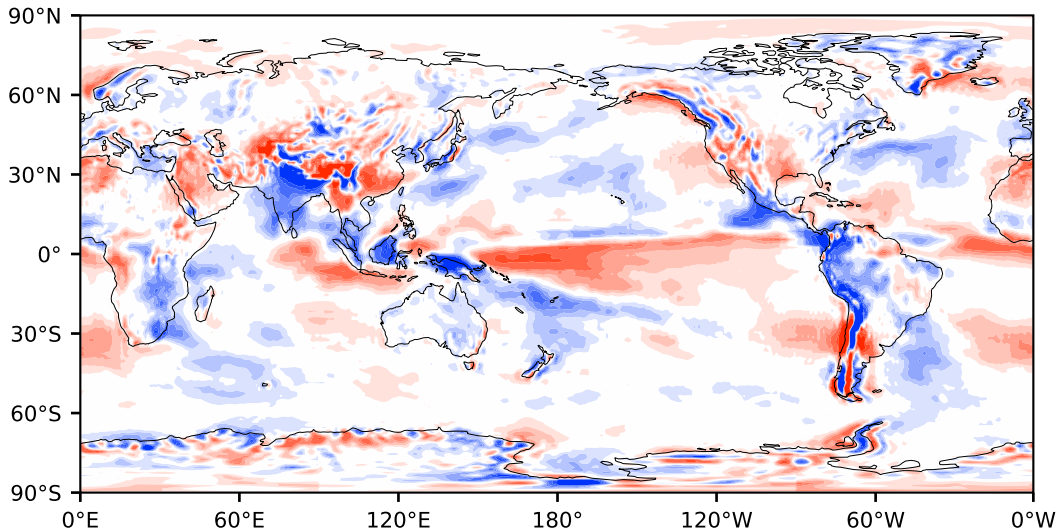

# Model - Observations

Max 184.55  
Mean -0.00  
Min -302.47

RMSE 12.67  
CORR 0.82