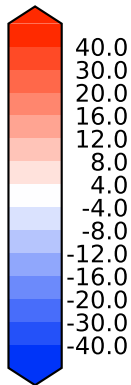

# Model - Observations

Max 184.55  
Mean -0.00  
Min -302.47

RMSE 12.67  
CORR 0.82