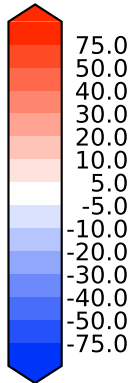

Model - Observations

Max 82.34
Mean -5.76
Min -148.53

RMSE 16.17
CORR 0.88