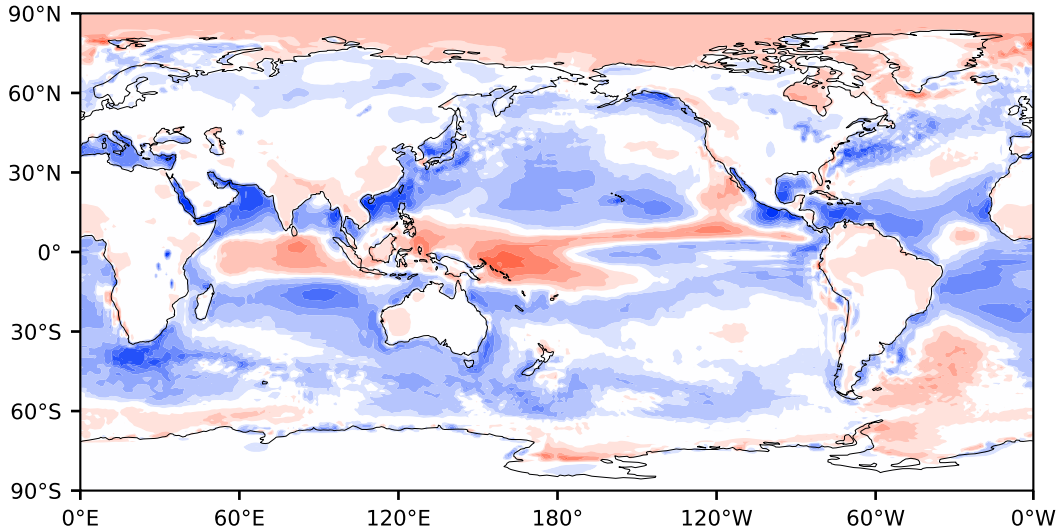

Model - Observations

Max 82.34
Mean -5.76
Min -148.53

RMSE 16.17
CORR 0.88