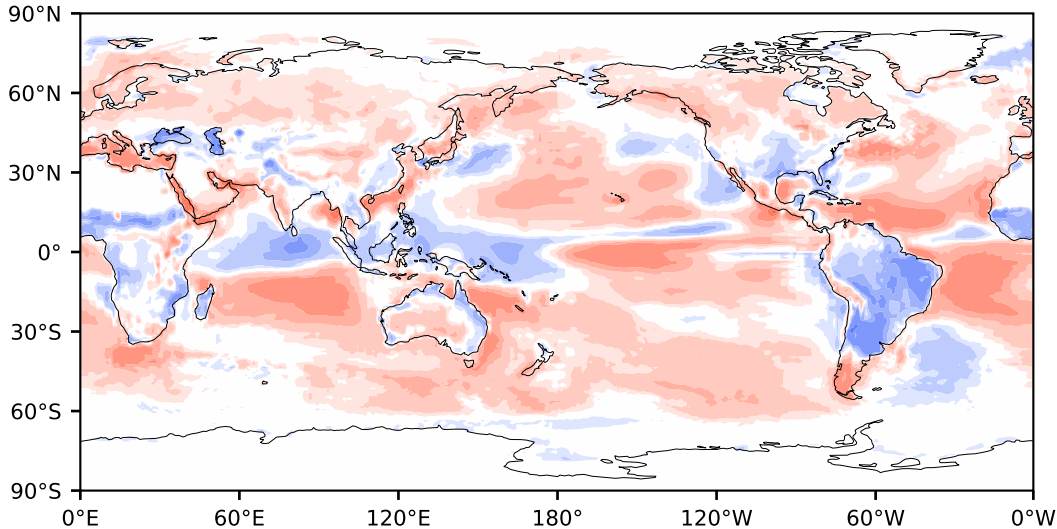

# Model - Observations

Max 176.17  
Mean 5.99  
Min -73.82

RMSE 16.45  
CORR 0.96