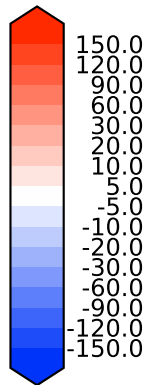

# Model - Observations

Max 176.17  
Mean 5.99  
Min -73.82

RMSE 16.45  
CORR 0.96