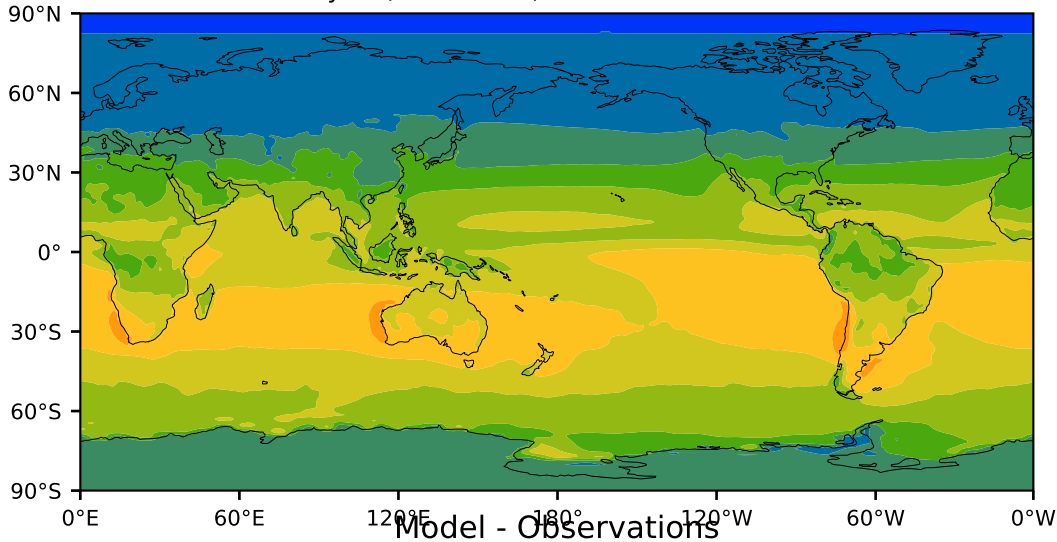

ERA-Interim Reanalysis (1979-2016)

W m<sup>-2</sup>

Max 339.68  
Mean 168.55  
Min 0.00

400.0  
350.0  
300.0  
250.0  
200.0  
150.0  
100.0  
50.0  
0.0