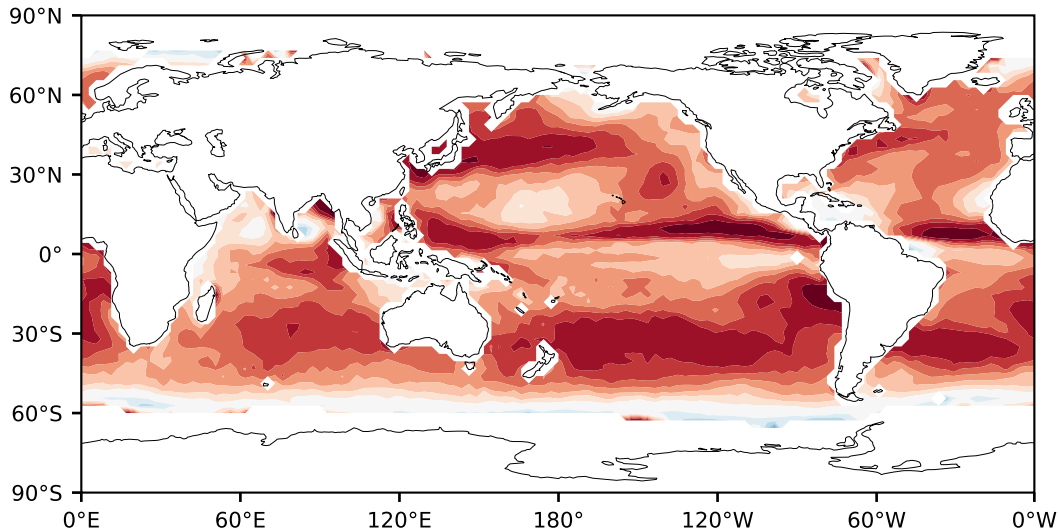

Model - Observations

Max 45.47
Mean -39.97
Min -157.89

RMSE 45.33
CORR 0.72