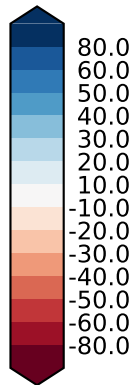

Model - Observations

Max 45.47
Mean -39.97
Min -157.89

RMSE 45.33
CORR 0.72