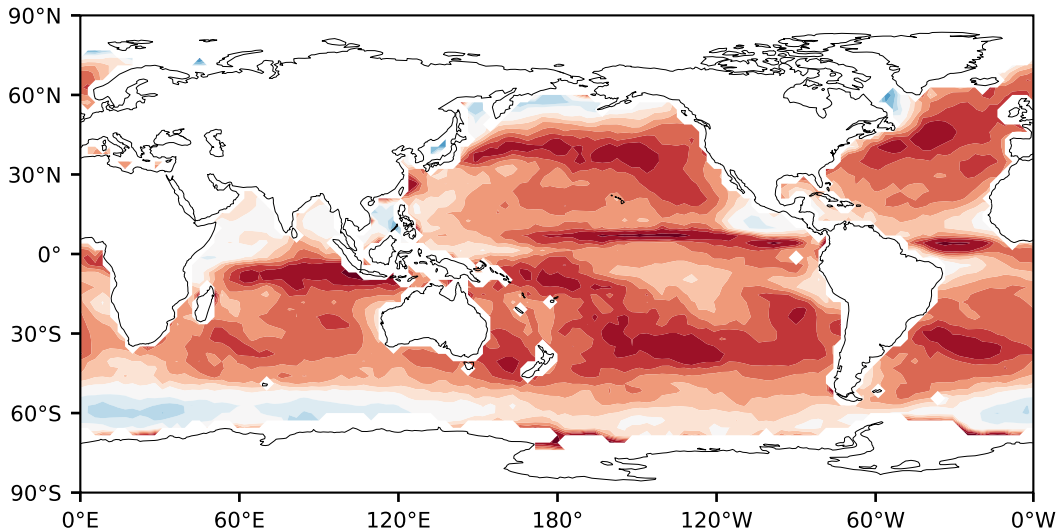

Model - Observations

Max 57.89
Mean -35.45
Min -101.80

RMSE 40.77
CORR 0.74