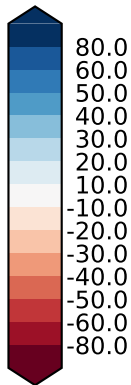

Model - Observations

Max 57.89
Mean -35.45
Min -101.80

RMSE 40.77
CORR 0.74