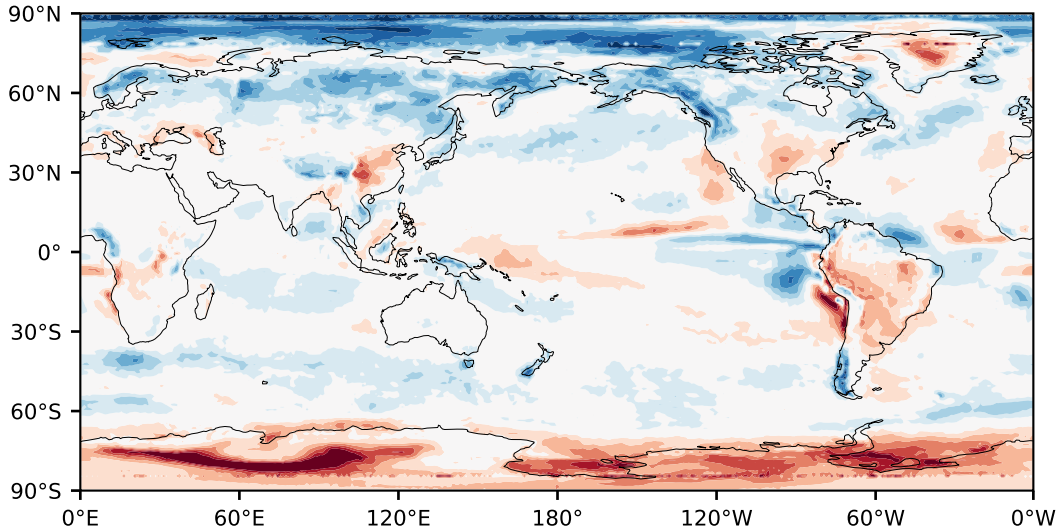

# Model - Observations

Max 43.45  
Mean 1.21  
Min -48.77

RMSE 7.38  
CORR 0.90