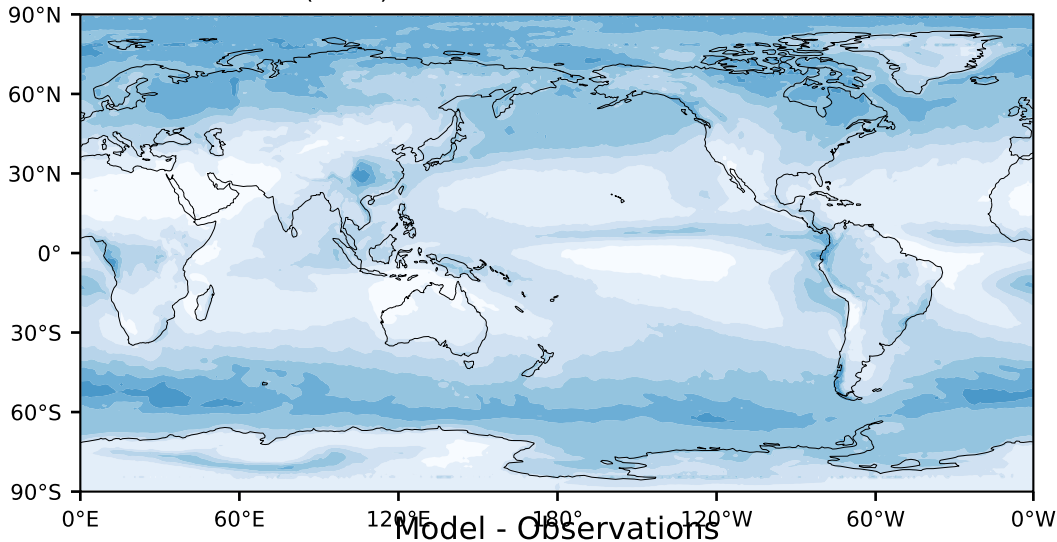

MODIS Simulator (None)

%

Max 75.46  
Mean 23.87  
Min 0.18

95.0  
85.0  
75.0  
65.0  
55.0  
45.0  
35.0  
25.0  
15.0  
5.0